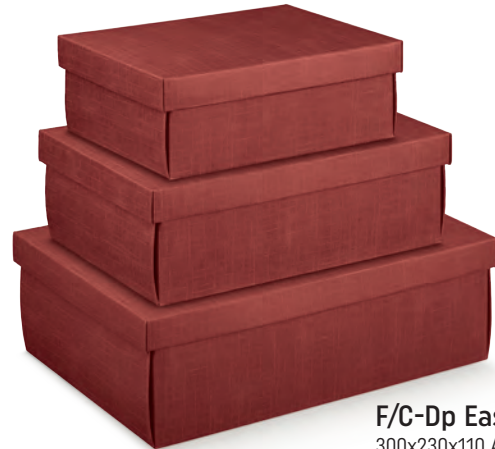

**Baulotto**

280x200x410 Art. 104016S

SETA BORDEAUX

MODELLO BREVETTATO PATENTED MODEL

F/C-0n

300x300x240 Art. 134938S
400x285x240 Art. 134939S
400x340x340 Art. 104458S
490x340x340 Art. 104493S

F/C-Dp Easy

300x230x110 Art. 136086S
380x260x130 Art. 136087S
455x320x150 Art. 136088S