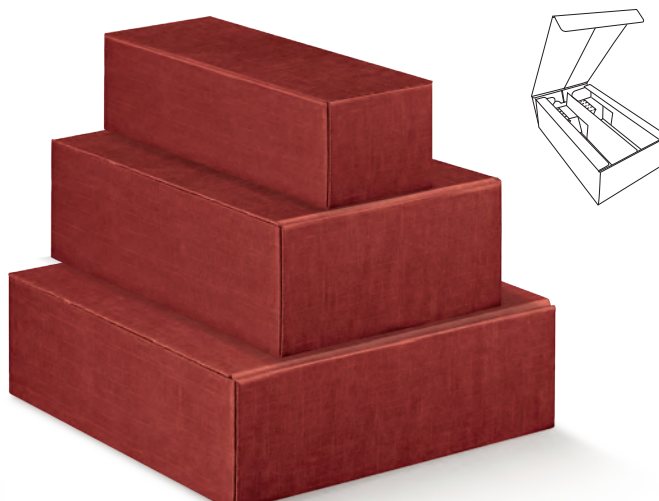

Cantina Maxi
1 Bott. 340x100x100 Art. 135347S
2 Bott. 350x210x105 Art. 134835S
3 Bott. 350x320x105 Art. 134836S

MODELLO BREVETTATO PATENTED MODEL